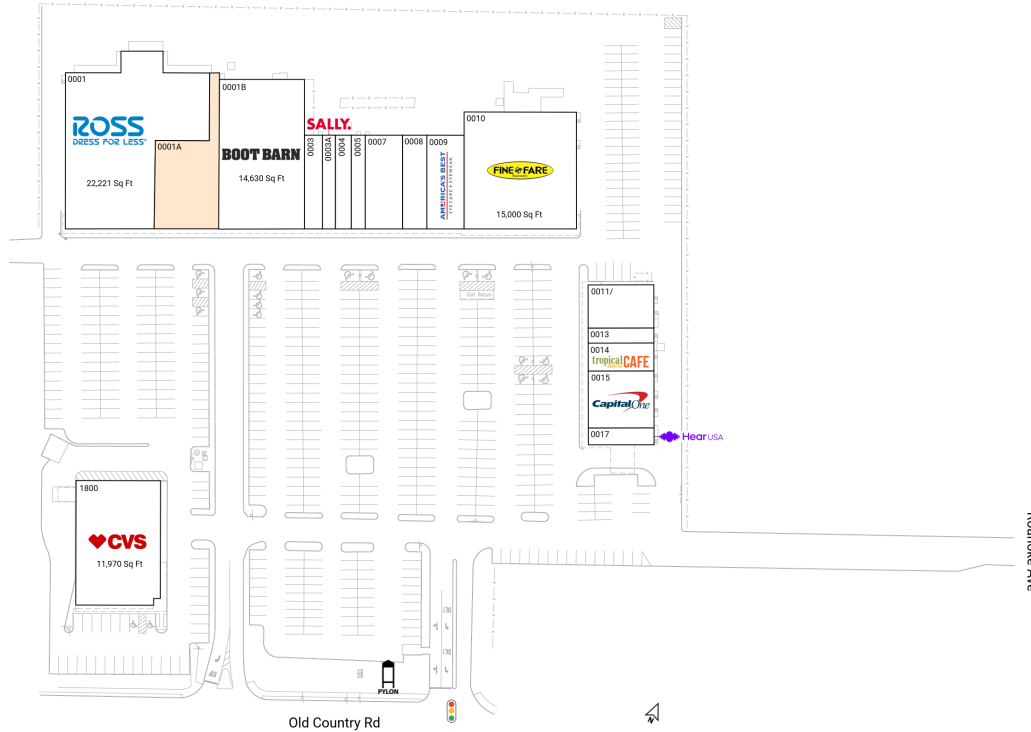

# Roanoke Plaza

1080-1140 Old Country Road | Riverhead, NY 11901

Suffolk County New York-Newark-Jersey City, NY-NJ 99,131 Sq Ft

40.9332, -72.6771

## Available Spaces

0001A 6,299 Sq Ft

## Current Tenants Space size listed in square feet

0001	Ross Dress for Less	22,221
0001B	Boot Barn	14,630
0003	DeJesus Deli and Taqueria	1,400
0003A	Sally Beauty Supply	1,925
0004	Caruso's Pizzeria	1,700
0005	Lemon Tree Hair Salons	1,500
0007	Tong Fu Restaurant	4,000
0008	Roanoke Plaza Liquors	2,600
0009	America's Best Contacts & Eyeglasses	4,000
0010	Fine Fare Supermarkets	15,000
0011/	Roanoke Laundry	3,150
0013	Inga's Cleaners	1,120
0014	Tropical Smoothie Cafe	2,100
0015	Capital One	4,256
0017	HearUSA	1,260
1800	CVS	11,970

This site plan is for illustrative and information purposes only, showing the general layout of the shopping center; and is not a legal survey. Brixmor makes no representation or warranty that the shopping center is exactly as depicted as site conditions and tenant mix are subject to change over time.